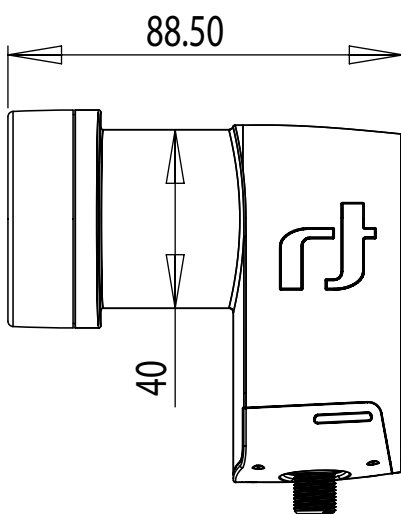

Technical data

Low Band Input Frequency Range	10.7~11.7 GHz
Low Band Output Frequency Range	950~1950 MHz
LO Frequency	9.75 GHz
High Band Input Frequency Range	11.7~12.75 GHz
High Band Output Frequency Range	1100~2150 MHz
LO Frequency	10.6 GHz
Noise Figure	0.2dB typ. (0.7dB max.)
LO Initial Accuracy	+/- 1.0 MHz max.
LO Temperature Drift	+/- 3.0 MHz max.
LO Phase Noise @ 10K Hz	-85 dBc/Hz max.
Conversion Gain	55 dB min.
Gain Ripple	+/- 0.75 dB/27MHz
Gain Variation	+/- 4 dB
Image Rejection	40 dB min.
1 dB Compression Point (O/P)	0.0 dBm min.
Cross talk	22dB min.
Control Signals Ca [V]	11.0~14.0 V
Control Signals Cb [H]	16.0~20.0 V
Control Signals Cc [Band switching]	22KHz +/- 4KHz 0.4V – 0.8V pp
Output VSWR	2.5 : 1
Radiated Interference	-50 dBm max.
DC Power	120mA max. @ 11 – 20V
Working Temperature	-30~+60 °C
Output Impedance (connect to STB)	75Ω
Output connector	F-type (female)
Weight	132 g

For purpose of brevity, some product descriptions in this sheet remain at platform level and may not be referred to as detailed datasheets of the products. Inverto Digital Labs reserves the right to amend, omit or add products, product-lines, and / or features without notice.

For further details contact: sales@inverto.tv

FTA Communication Technologies S.a.r.l Tel. +352 264 367 1 Fax. +352 264 313 68

www.inverto.tv