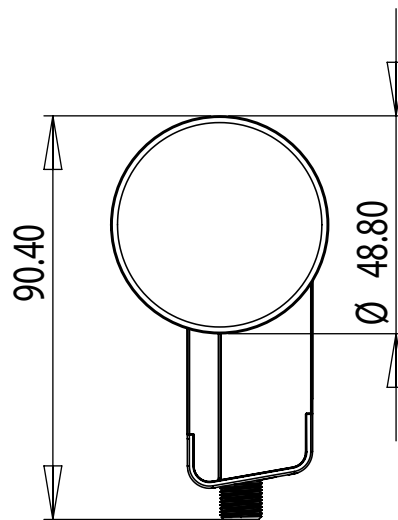

Technical data

Low Band Input Frequency Range	10.7~11.7 GHz
Low Band Output Frequency Range	950~1950 MHz
LO Frequency	9.75 GHz
High Band Input Frequency Range	11.7~12.75 GHz
High Band Output Frequency Range	1100~2150 MHz
LO Frequency	10.6 GHz
Noise Figure	0.2dB typ. (0.7dB max.)
LO Initial Accuracy	+/- 1.0 MHz max.
LO Temperature Drift	+/- 3.0 MHz max.
LO Phase Noise @ 10K Hz	-85 dBc/Hz max.
Conversion Gain	55 dB min.
Gain Ripple	+/- 0.75 dB/27MHz
Gain Variation	+/- 4 dB
Image Rejection	40 dB min.
1 dB Compression Point (O/P)	0.0 dBm min.
Cross talk	22dB min.
Control Signals Ca [V]	11.0~14.0 V
Control Signals Cb [H]	16.0~20.0 V
Control Signals Cc [Band switching]	22KHz +/- 4KHz 0.4V – 0.8V pp
Output VSWR	2.5 : 1
Radiated Interference	-50 dBm max.
DC Power	120mA max. @ 11 – 20V
Working Temperature	-30~+60 °C
Output Impedance (connect to STB)	75Ω
Output connector	F-type (female)
Weight	132 g

For purpose of brevity, some product descriptions in this sheet remain at platform level and may not be referred to as detailed datasheets of the products. Inverto Digital Labs reserves the right to amend, omit or add products, product-lines, and / or features without notice.

For further details contact: sales@inverto.tv

FTA Communication Technologies S.a.r.l Tel. +352 264 367 1 Fax. +352 264 313 68

www.inverto.tv